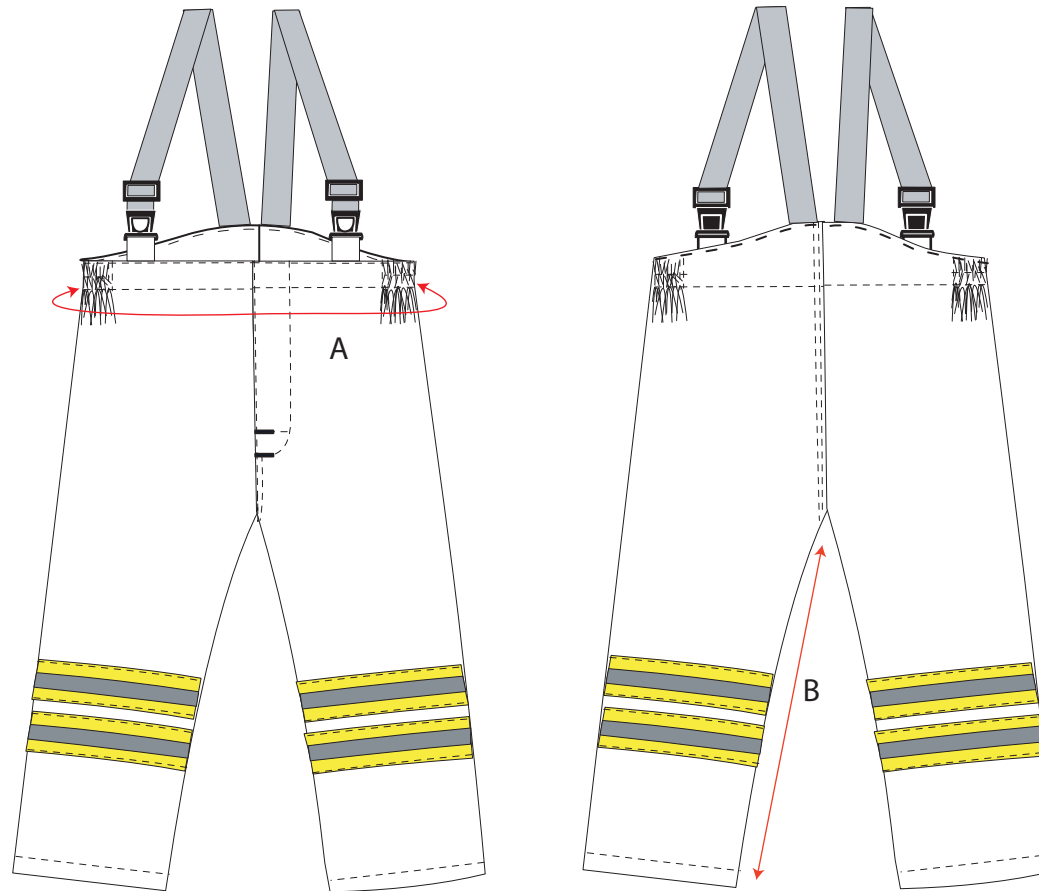

STYLE NO: FB31

DESCRIPTION: Structural Fire Overtrousers - Solar 3000 Trouser

FABRIC: 60% Meta-Aramid 40% Viscose 260gm

COLOUR: Dark Navy

TROUSER SIZE TABLE

	AREA	S	M	L	XL	XXL	3XL
A	WAIST (extended)	50	54	58	62	66	70
B	INSIDE LEG	73	74	75	76	77	78