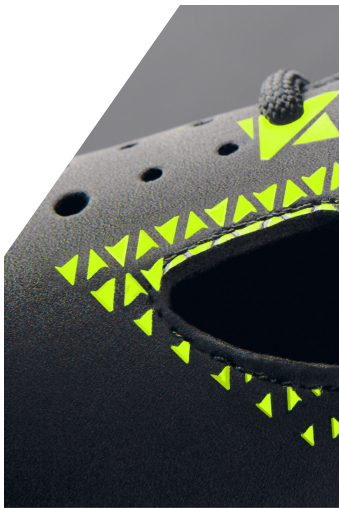

# ARDESIO 731 618080 S1 ESD

**PRO POWER GRIP**

safety half shoes

- upper** hydrophobic microfiber NUBUCK PRO 2,2 mm increases resistance and breathability
- lining** CLIMAX with 3D construction for unlimited air circulation and climate optimisation
- insole** ENERGIZER anatomical, memory polyurethane foam for added air rebound and breathability
- toe cap** steel, wide anatomical shape provides more toe room and optimum fit
- sole** RAPTOR PU.2D with responsive cushioning for high energy return
- size** 35 - 48
- standard** EN ISO 20345:2011 S1 SRC, ESD in accordance with EN IEC 61340-4-3:2018

**EXCEPTIONAL LIGHTNESS**  
**HIGH BREATHABILITY**  
**ENERGY RETURN**

**ARTRA**